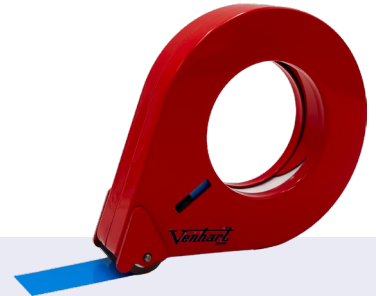

Teardrop Tape Dispensers

VH10CA

- Metal frame
- Brake
- Tape view window
- Medium blade
- Suitable for PP and PVC tapes
- Comes with a spare blade
- Suits tapes up to 25mm wide, 120mm O.D. on 76mm core
- Weight: X

VH10B

- Metal frame
- Tempered medium blade
- Hand squeeze brake
- Tape view window
- Suitable for filament, PP, and PVC tapes
- Suits tape up to 25mm wide and 140mm O.D. on 76mm core
- Weight: 410g

VH25CA

- Metal frame
- Medium blade
- Rubber roller
- Tape view window
- Suitable to PP and PVC tapes
- Suits tape up to 50mm wide and 140mm O.D. and 76mm core
- Weight: XX